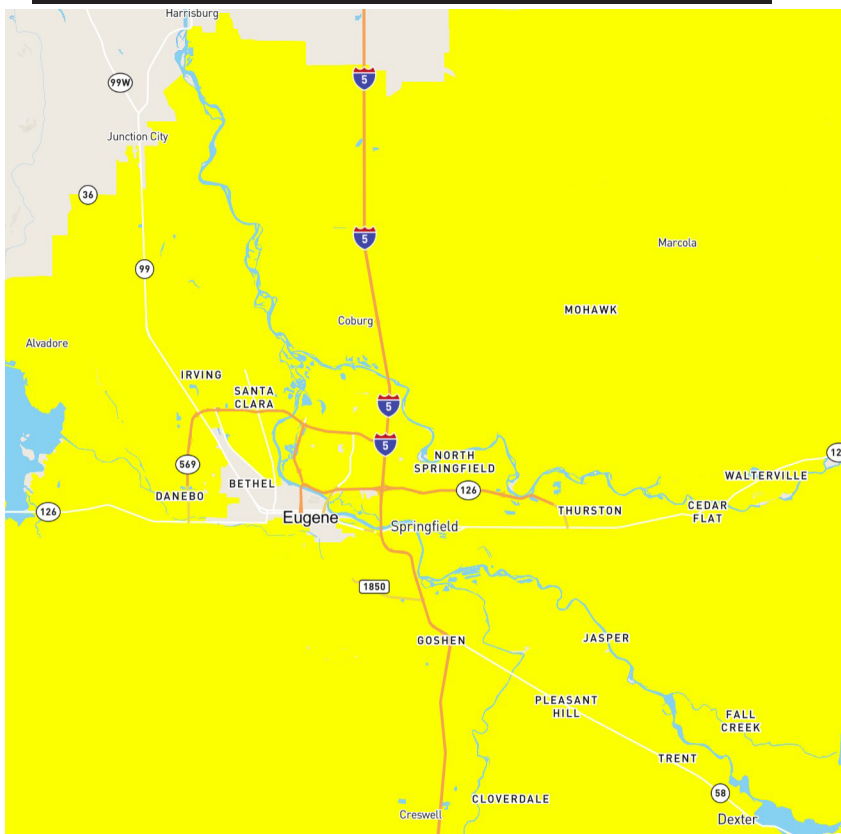

Mailed Distribution Coverage Shown in Yellow Below

85,000*

Single-Family Homes

Mailed Each Issue!

Approximate Homeowners 50,000 | Renters Reached 35,000

Distribution Areas Covered

Coburg Rd. / Coburg • River Road • South Eugene • Hendricks Park • Laurelwood • West Eugene • Barger • Springfield • Thurston • Waltherville • Creswell • Pleasant Hill • Lowell • Dexter • Veneta • Junction City

* Approximate Number. Distribution Varies Slightly by Issue.