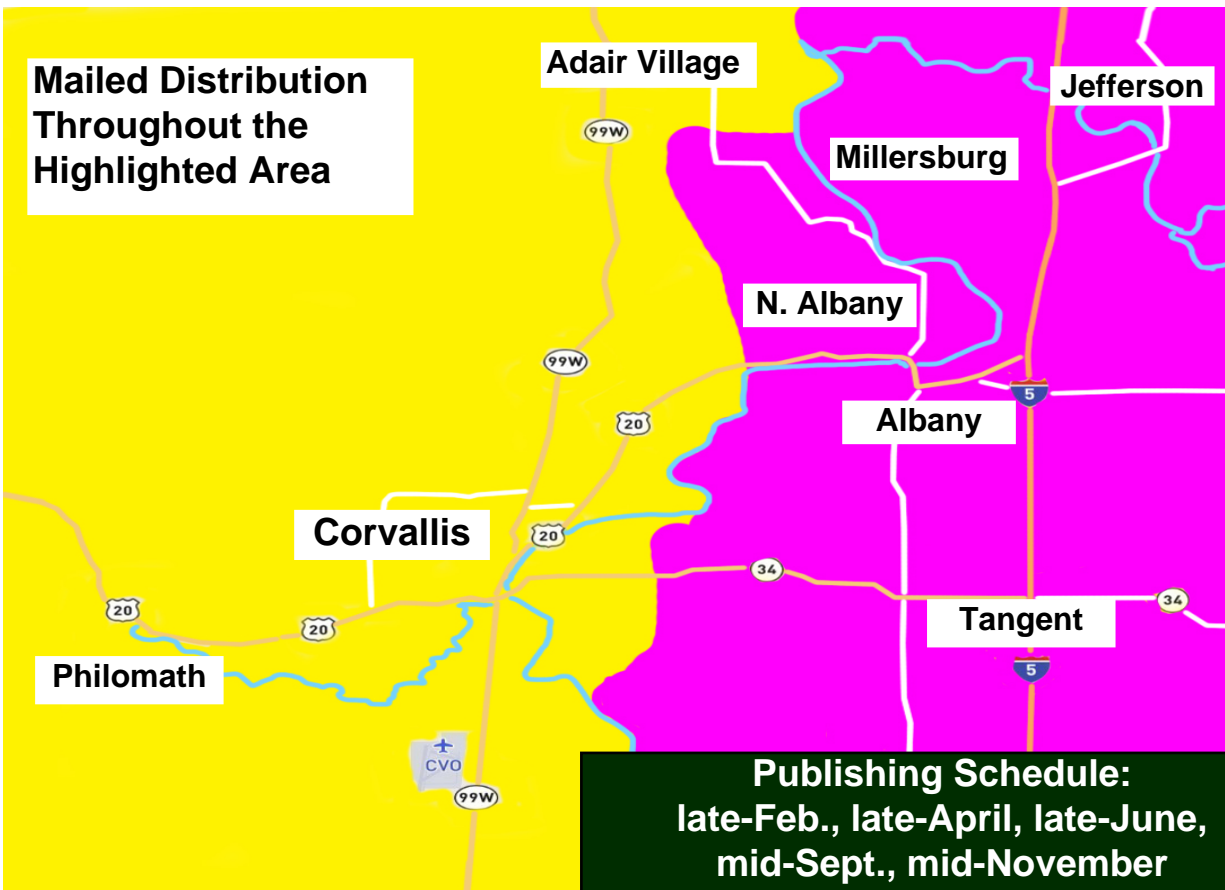

**Corvallis / Philomath  
Albany / Jefferson / Tangent**

**Two Different Mail Zones  
Advertise to Just One Zone or Both**

**- 51,000 Home Distribution Per Issue -  
Five Issues Published Each Year!**

**Mailed Distribution Throughout the Highlighted Area**

**Publishing Schedule:  
late-Feb., late-April, late-June,  
mid-Sept., mid-November**